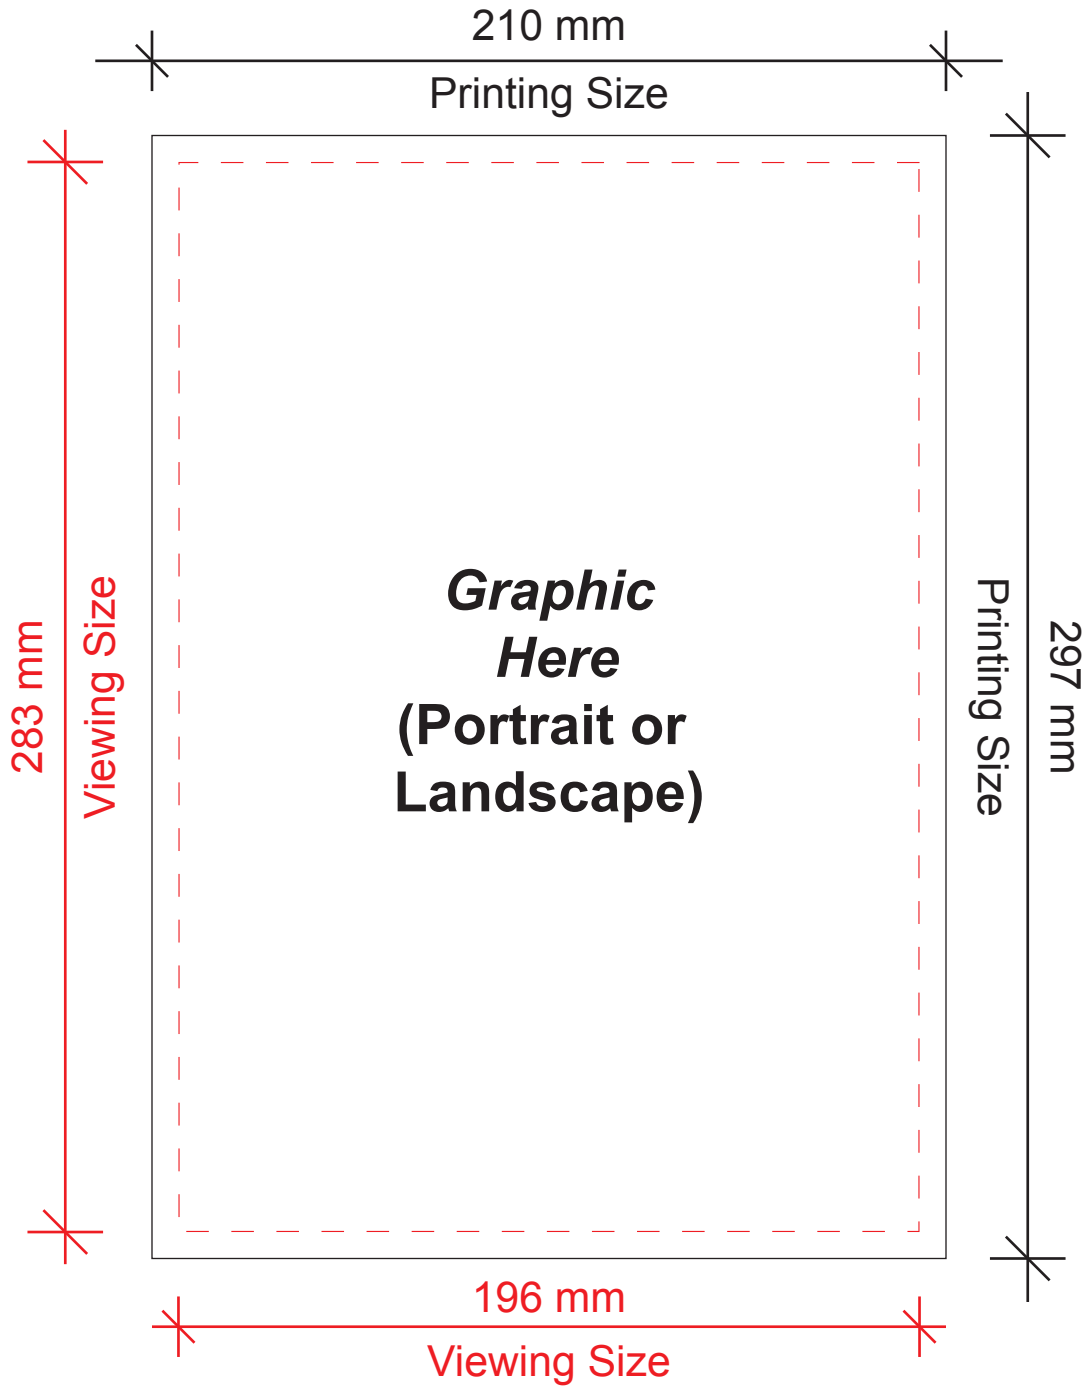

**F-SFC-04**

**Classic Snap Frame Silver  
for A4 Size poster**

Scale 1 : 2