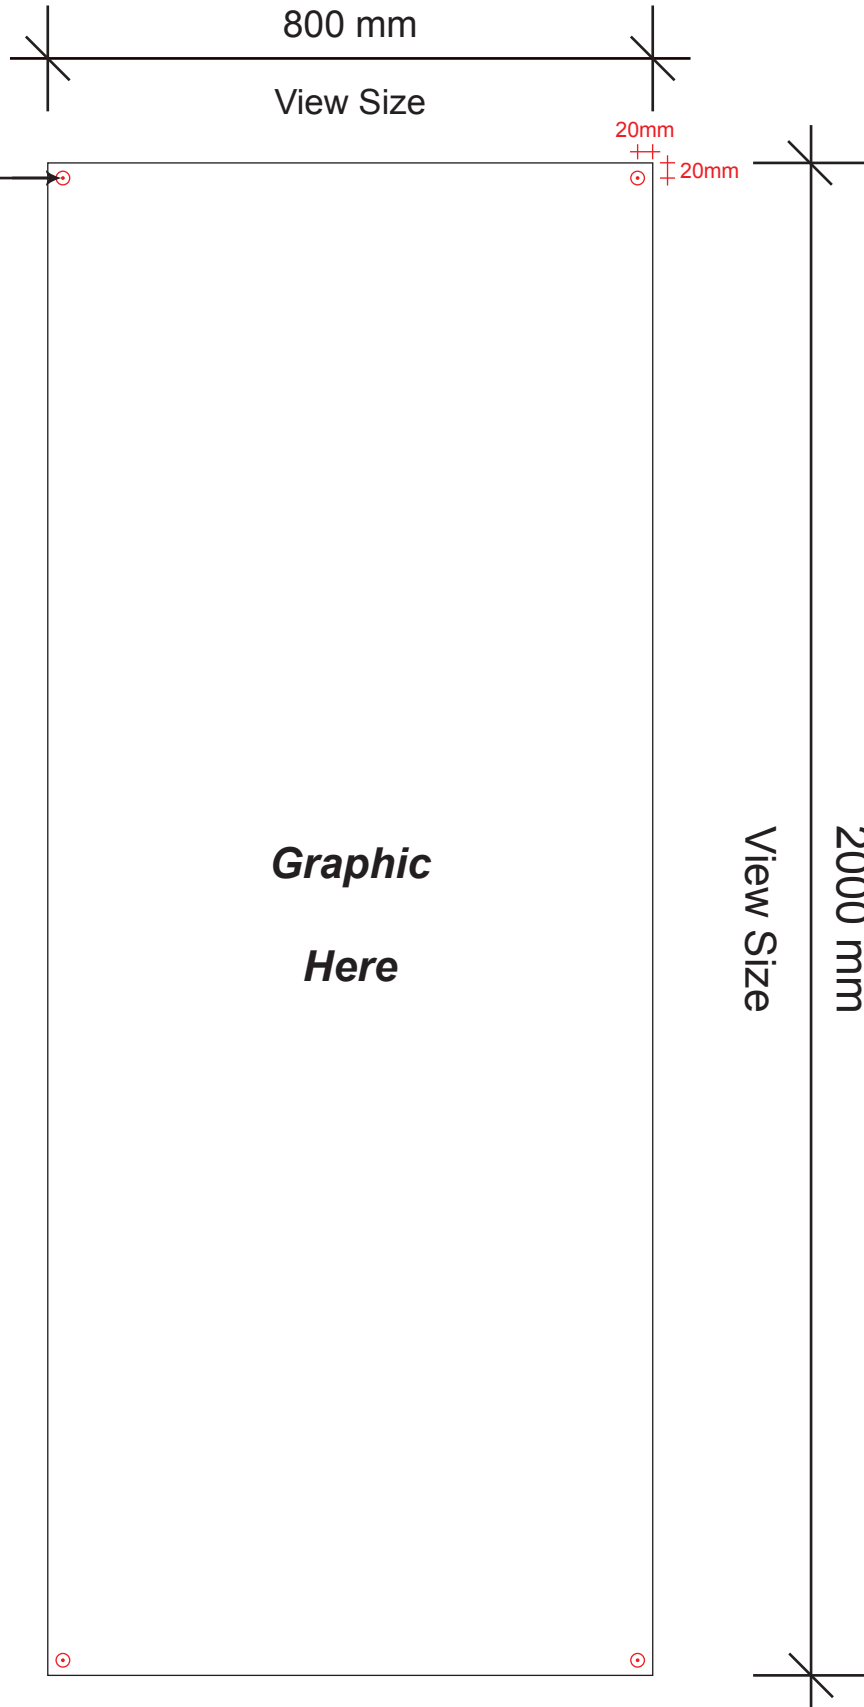

S-X-03

X-Stand

View Size : 800 mm x 2000 mm

13mm Ø
Code No. #28
Metal Eyelet
at 4 corners

Scale 1:10