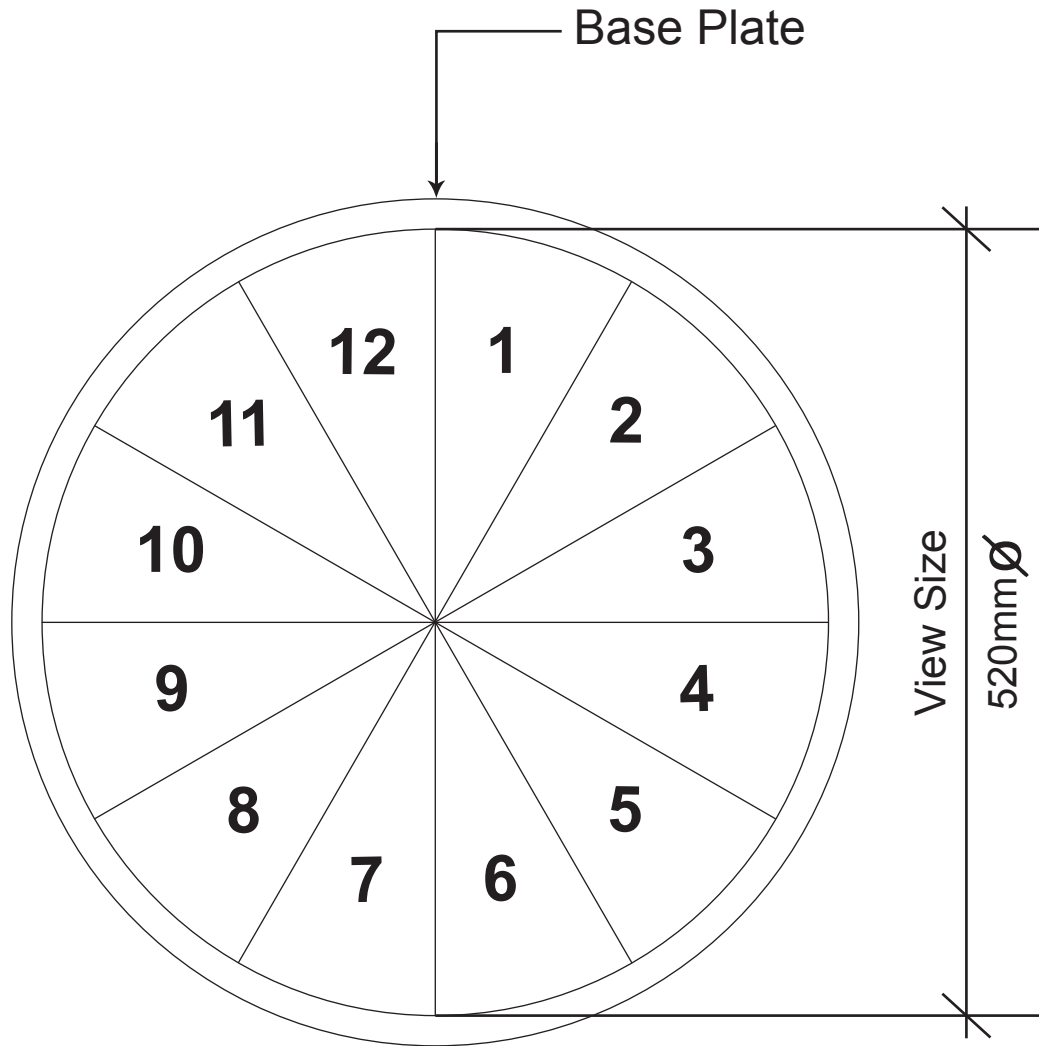

# S-WF-03

# Mid Wheel of Fortune

Graphic size : 520mm  $\varnothing$ , 12 parts or 24 parts

Scale 1:5