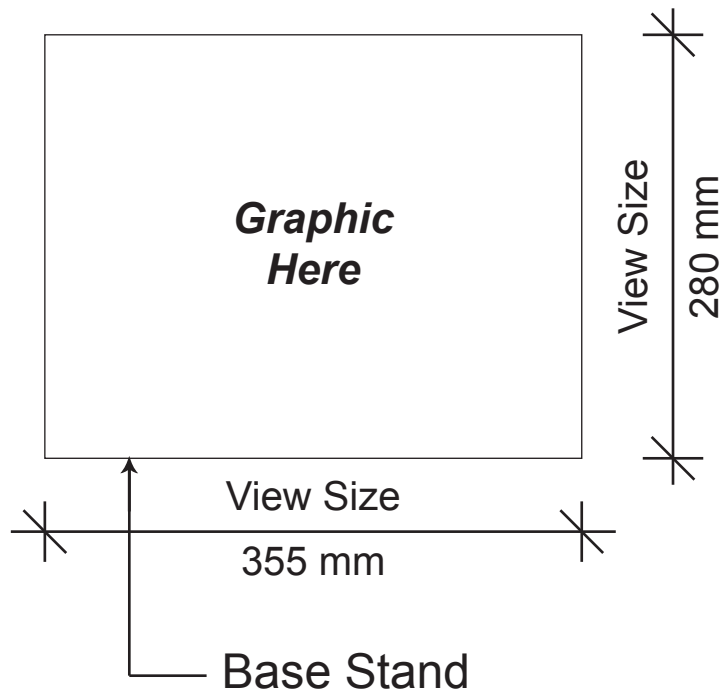

# S-WF-03

# Mid Wheel of Fortune

Graphic size : 520mm  $\varnothing$ , 12 parts or 24 parts

Scale 1:5