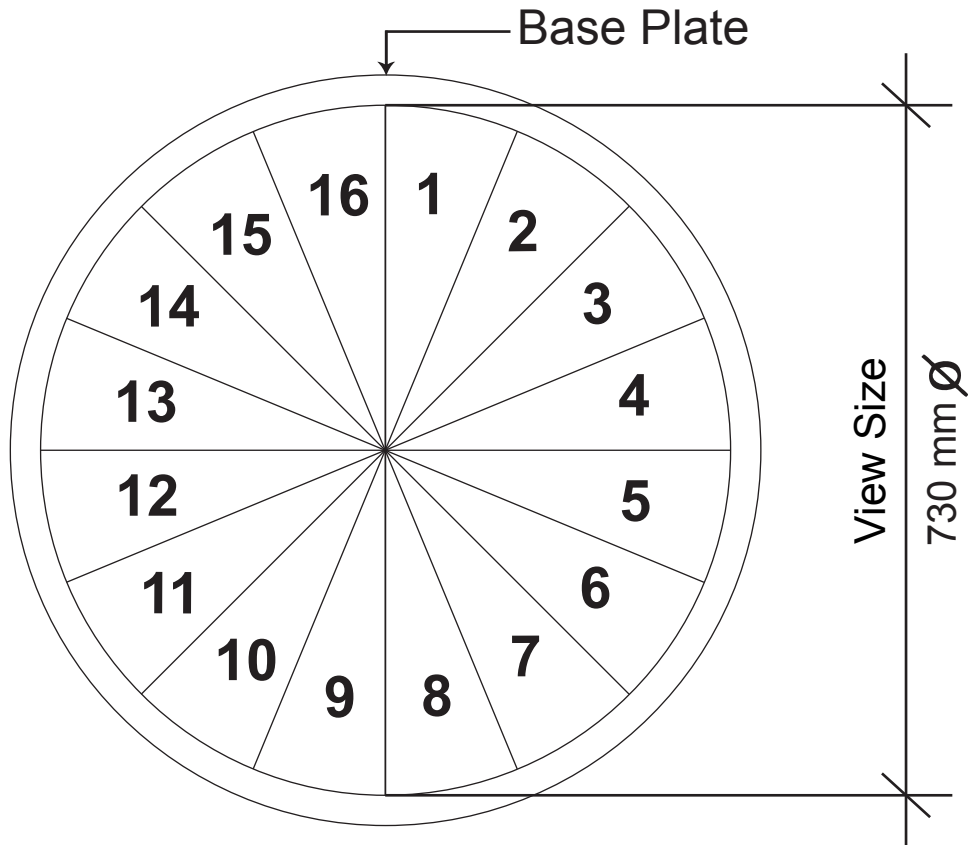

S-WF-01

Large Wheel of Fortune

Graphic size : 730mm \varnothing , 16 parts or 32 parts

Scale 1:8