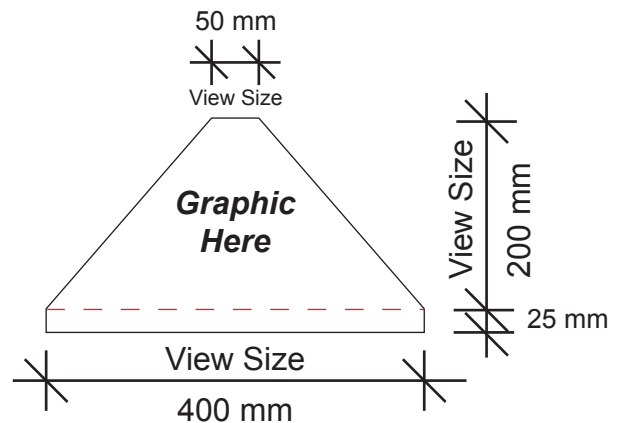

S-WF-01

Large Wheel of Fortune

Graphic size : 730mm \varnothing , 16 parts or 32 parts

Scale 1:8