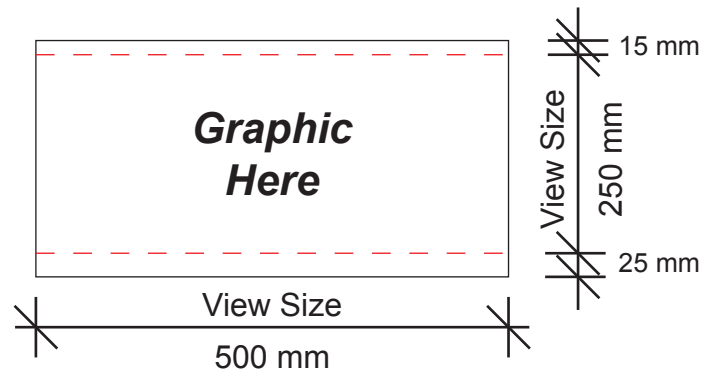

S-WF-01

Large Wheel of Fortune

Graphic size : 730mm \varnothing , 16 parts or 32 parts

Scale 1:8