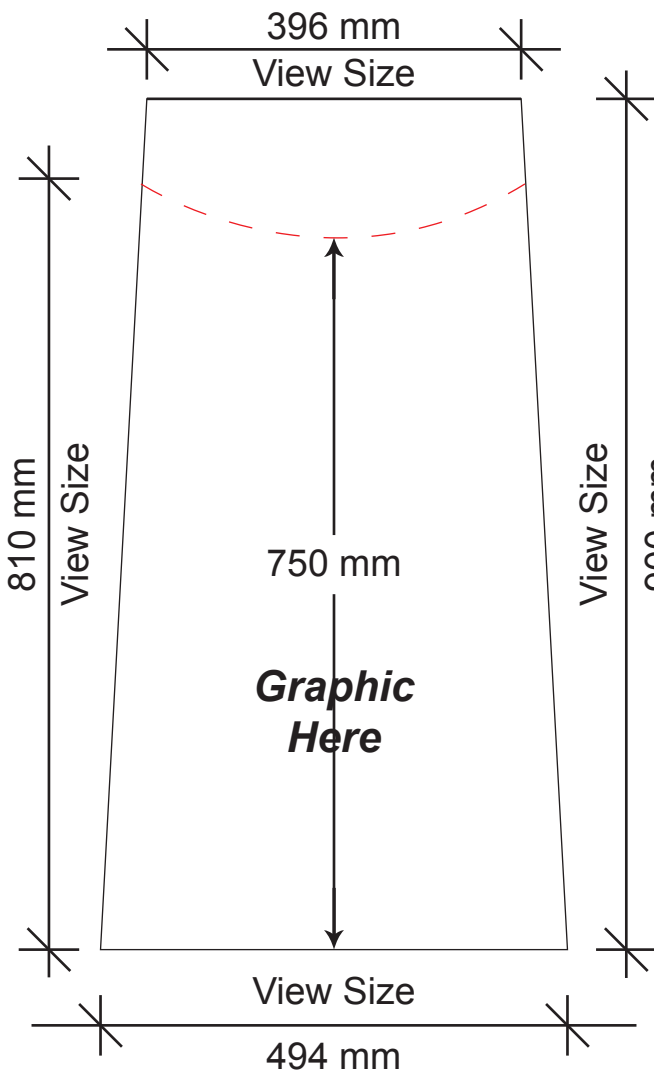

S-WF-01

Large Wheel of Fortune

Graphic size : 730mm \varnothing , 16 parts or 32 parts

Scale 1:8