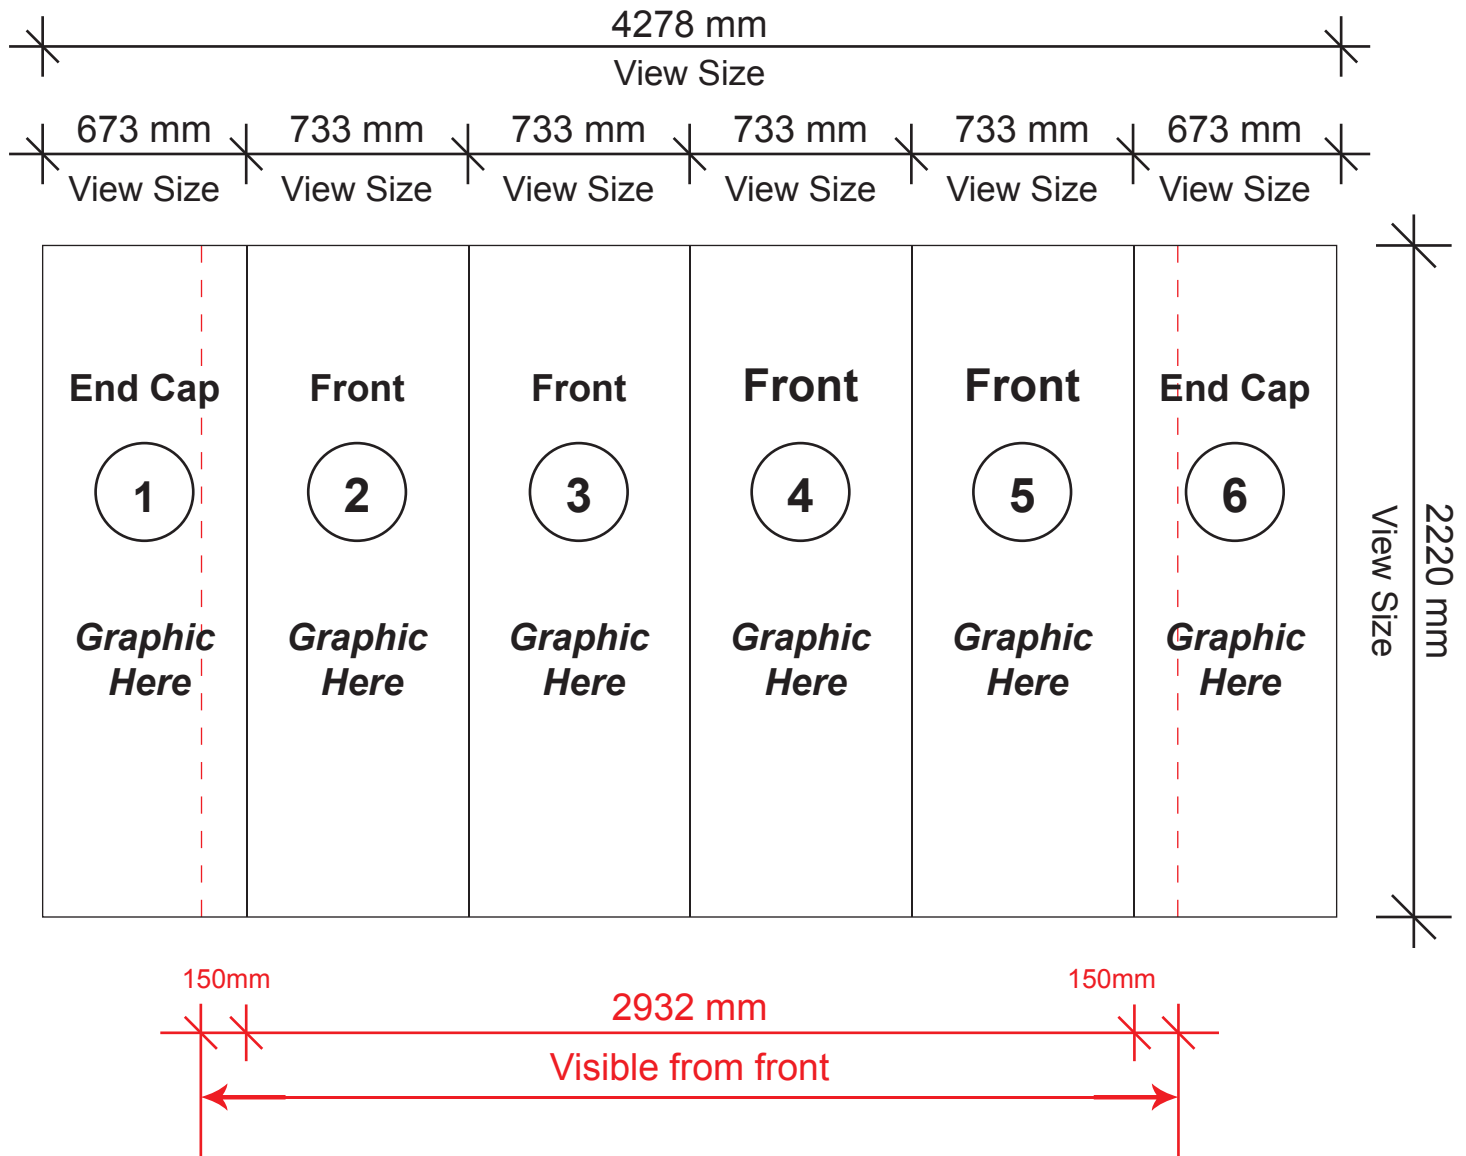

P-E-4S

Economy Pop-Up-Straight

Print on LPA180 Sticker
Mount onto Milky White PVC Sheet
Magnetic Strip at Left & Right for Individual panel

Scale 1 : 25