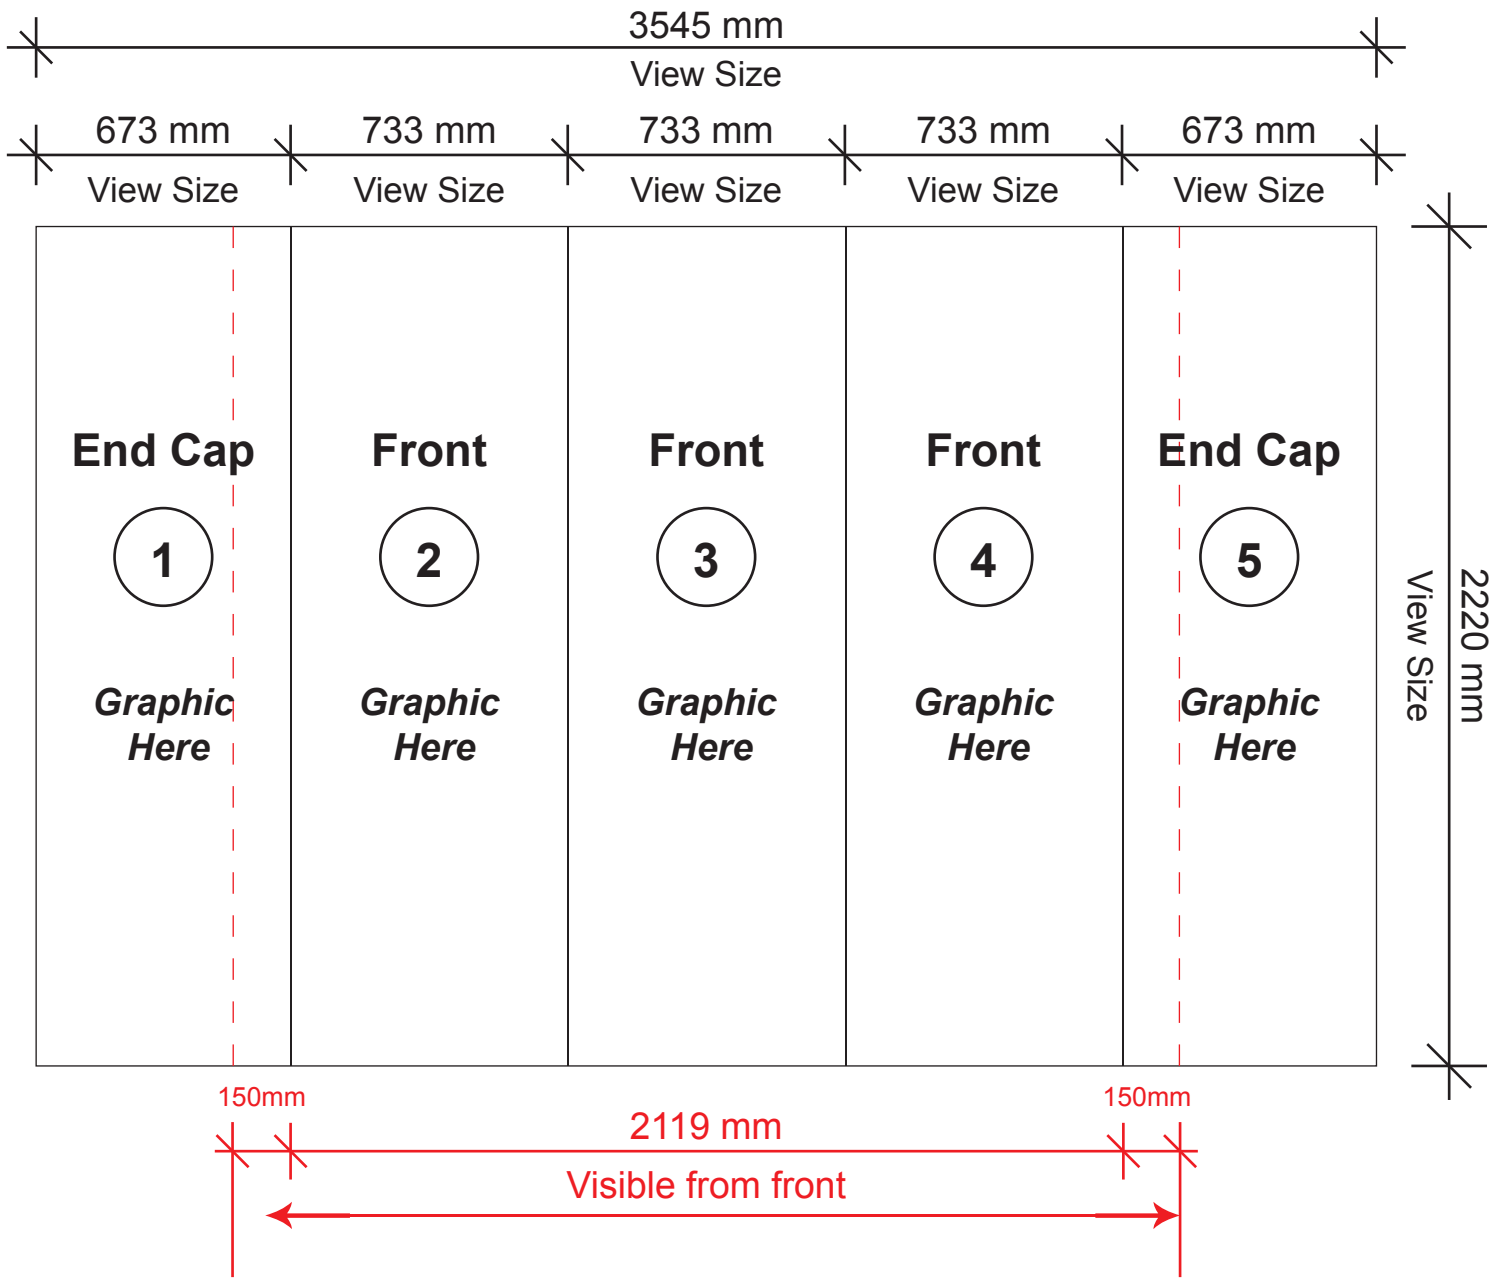

# Economy Pop-Up-Straight

**Print on LPA180 Sticker**  
**Mount onto Milky White PVC Sheet**  
**Magnetic Strip at Left & Right for Individual panel**

Scale 1 : 20