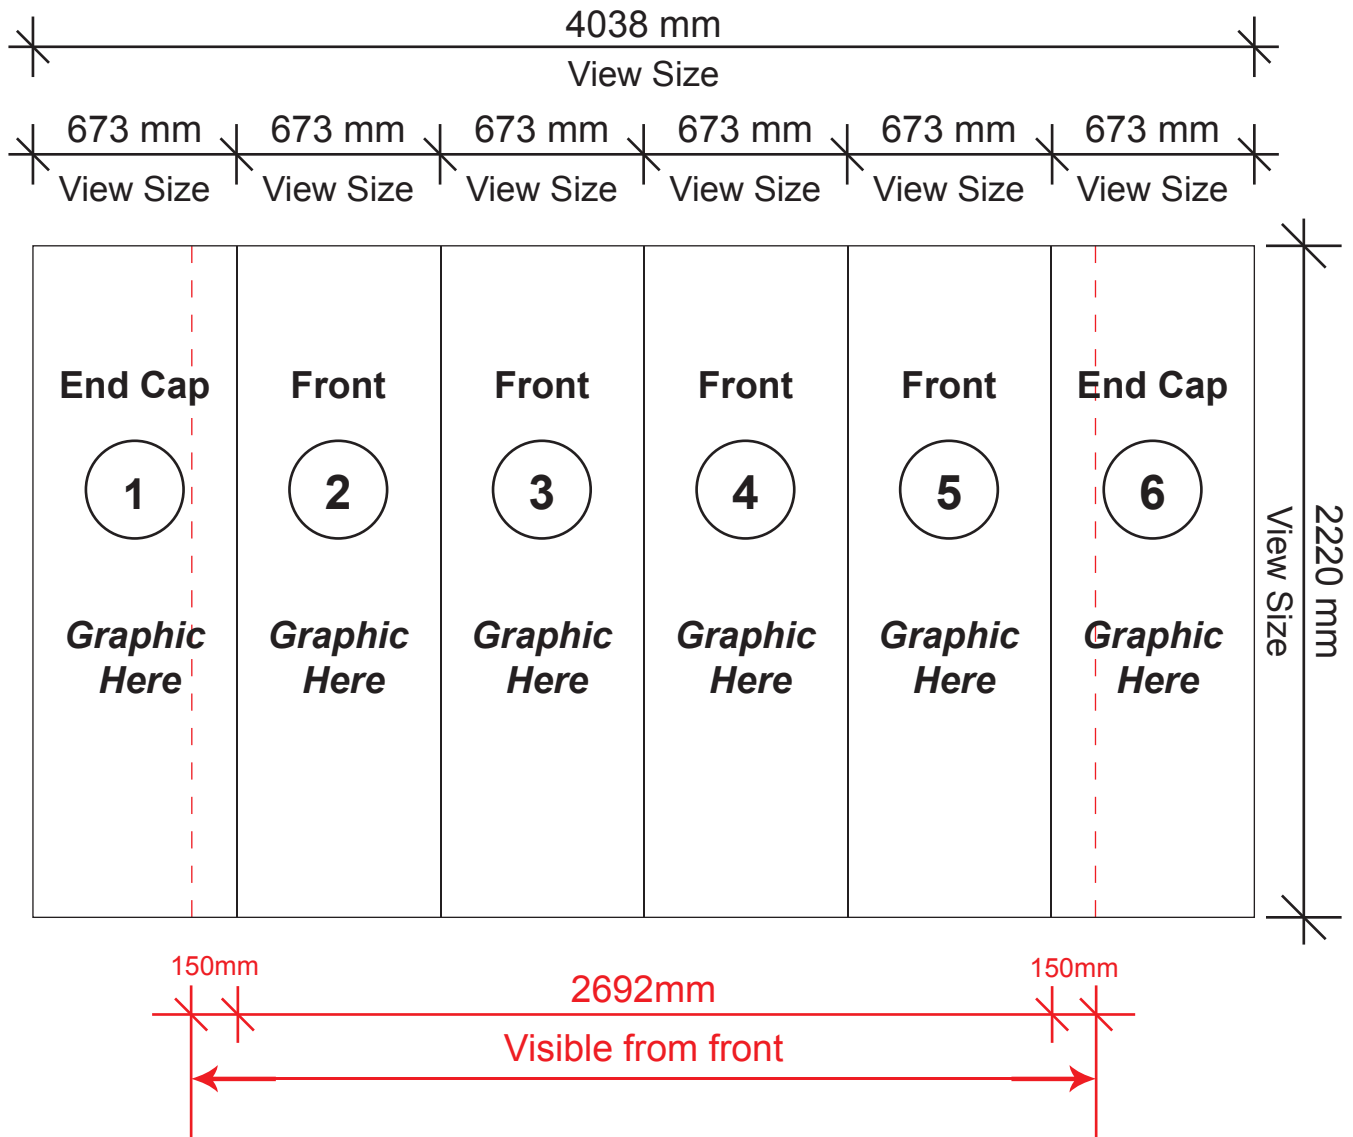

**P-E-4C**

# Economy Pop-Up-Curve

**Print on LPA180 Sticker**  
**Mount onto Milky White PVC Sheet**  
**Magnetic Strip at Left & Right for Individual panel**

Scale 1 : 25