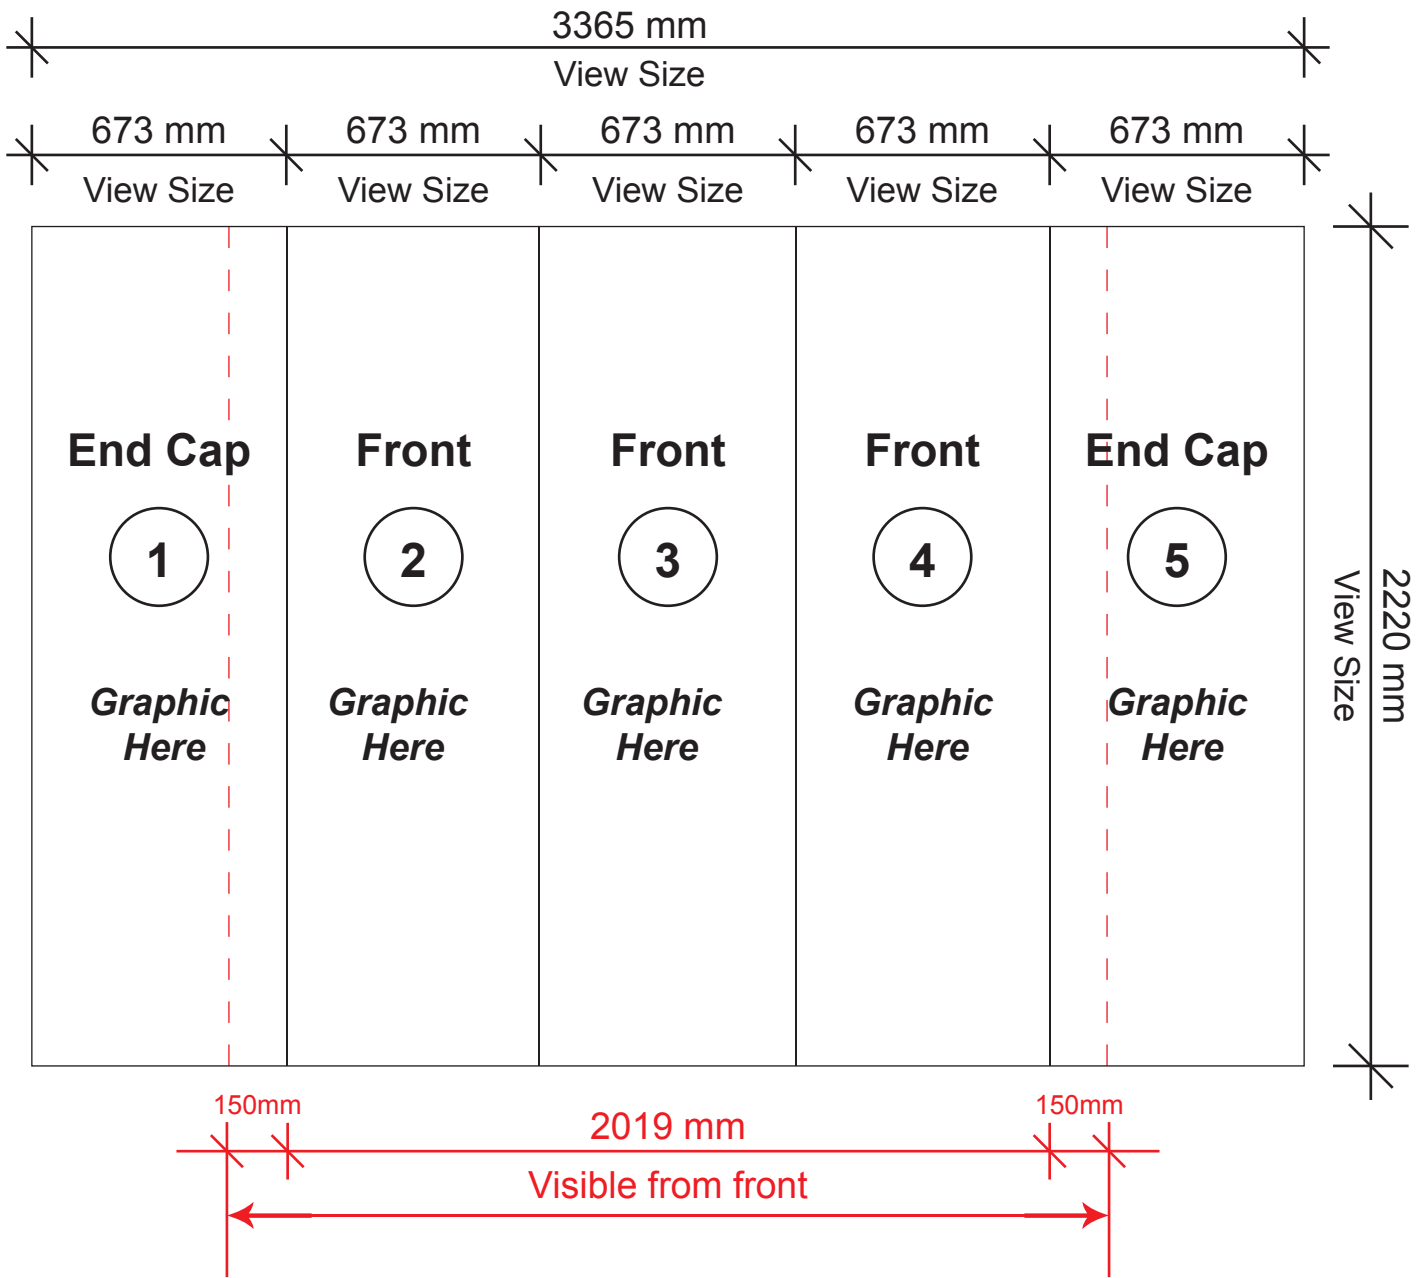

P-E-3C

Economy Pop-Up-Curve

Print on LPA180 Sticker
Mount onto Milky White PVC Sheet
Magnetic Strip at Left & Right for Individual panel

Scale 1 : 20