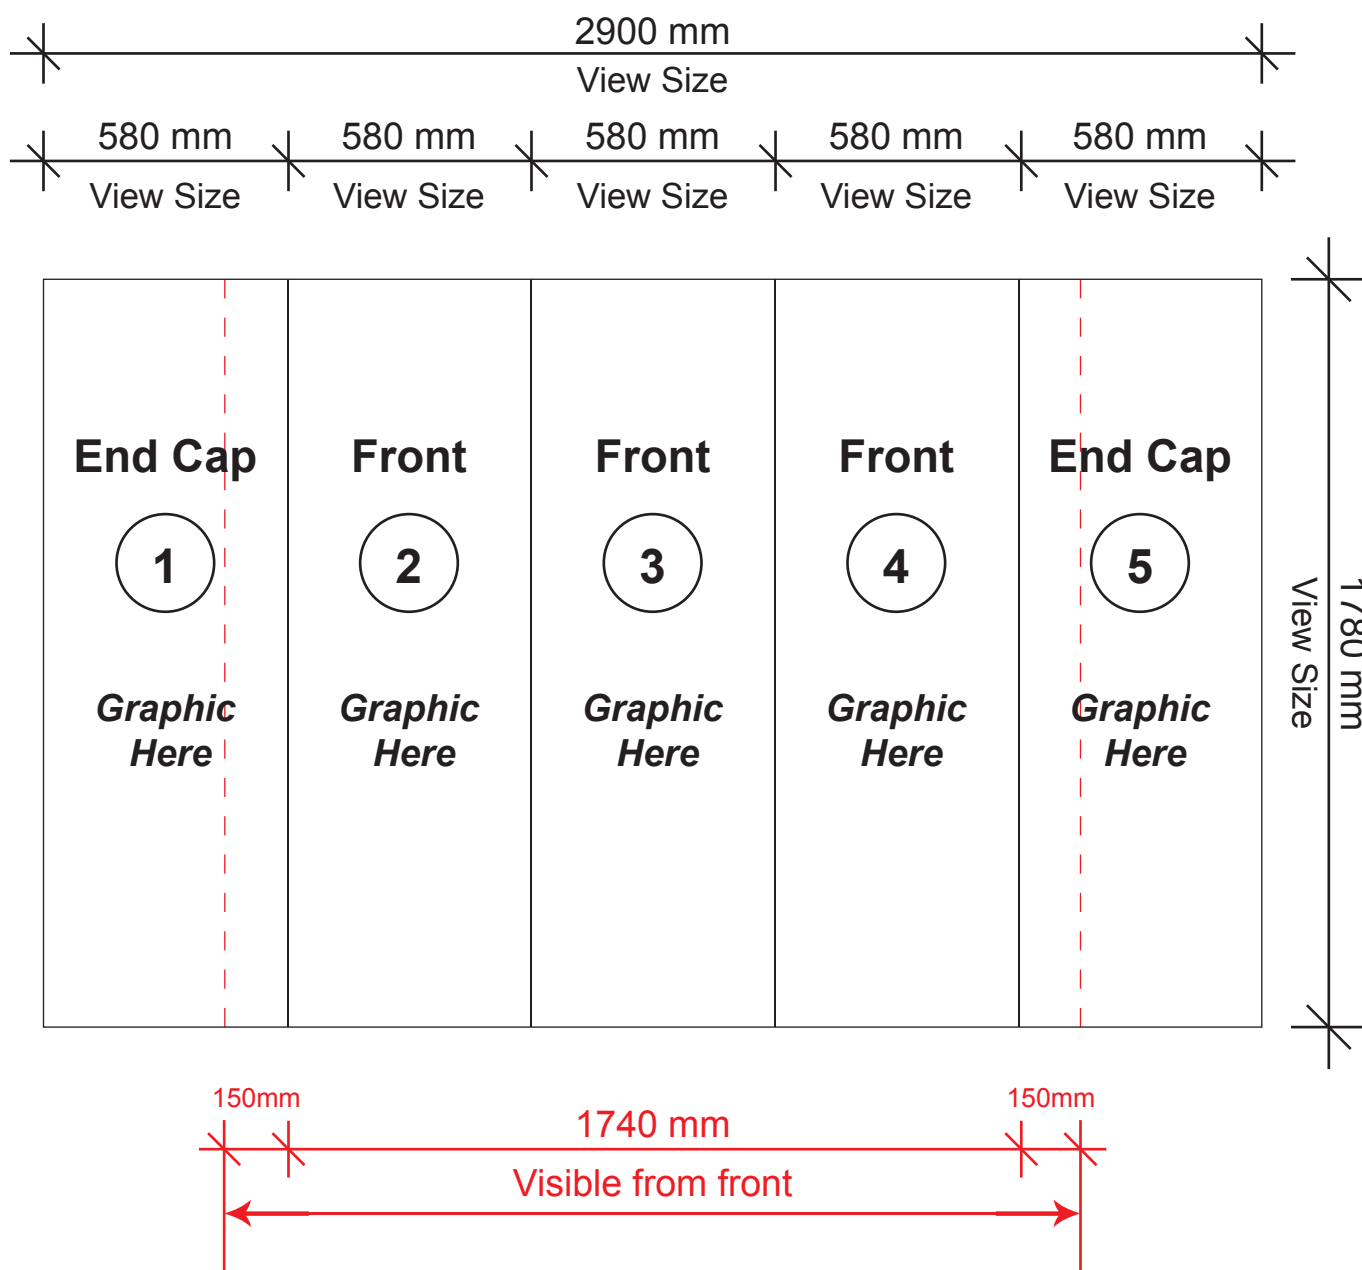

P-M-3S

Mini Pop-Up-Straight

Print on LPA180 Sticker

Mount onto Milky White PVC Sheet

Magnetic Strip at Left & Right for Individual panel

Scale 1 : 18