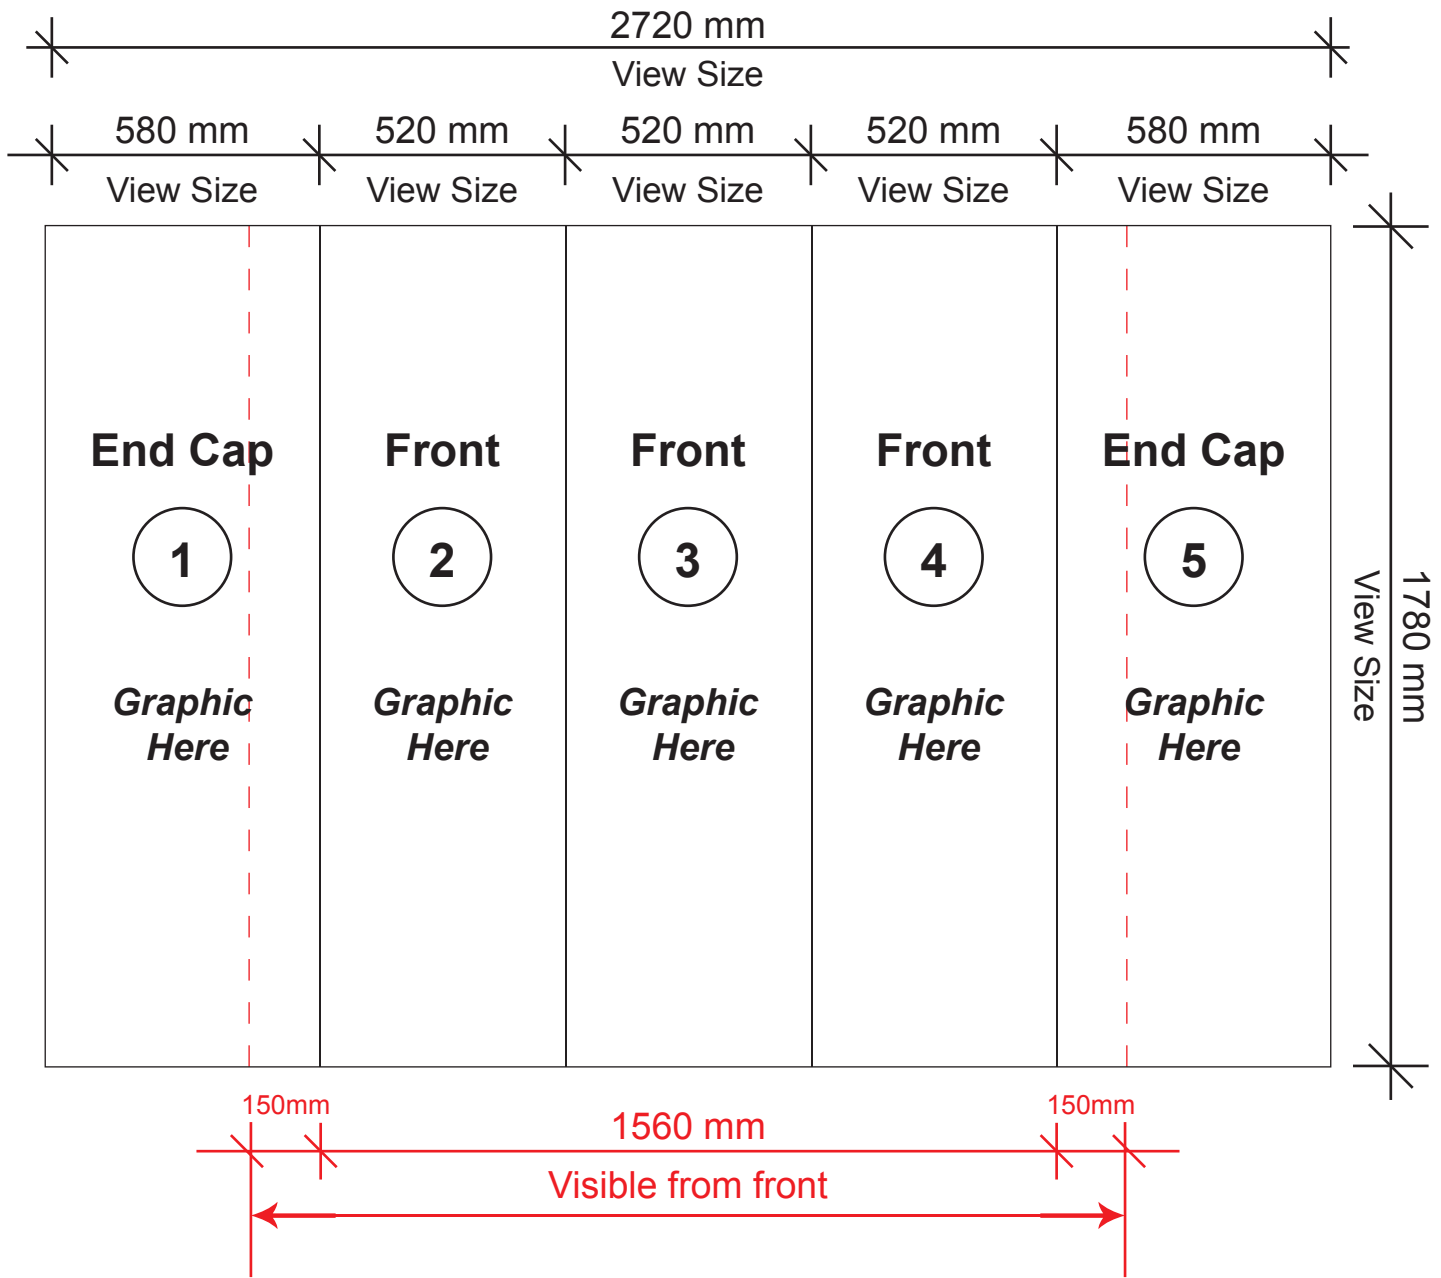

# Mini Pop-Up-Curve

**Print on LPA180 Sticker**

**Mount onto Milky White PVC Sheet**

**Magnetic Strip at Left & Right for Individual panel**

Scale 1 : 16