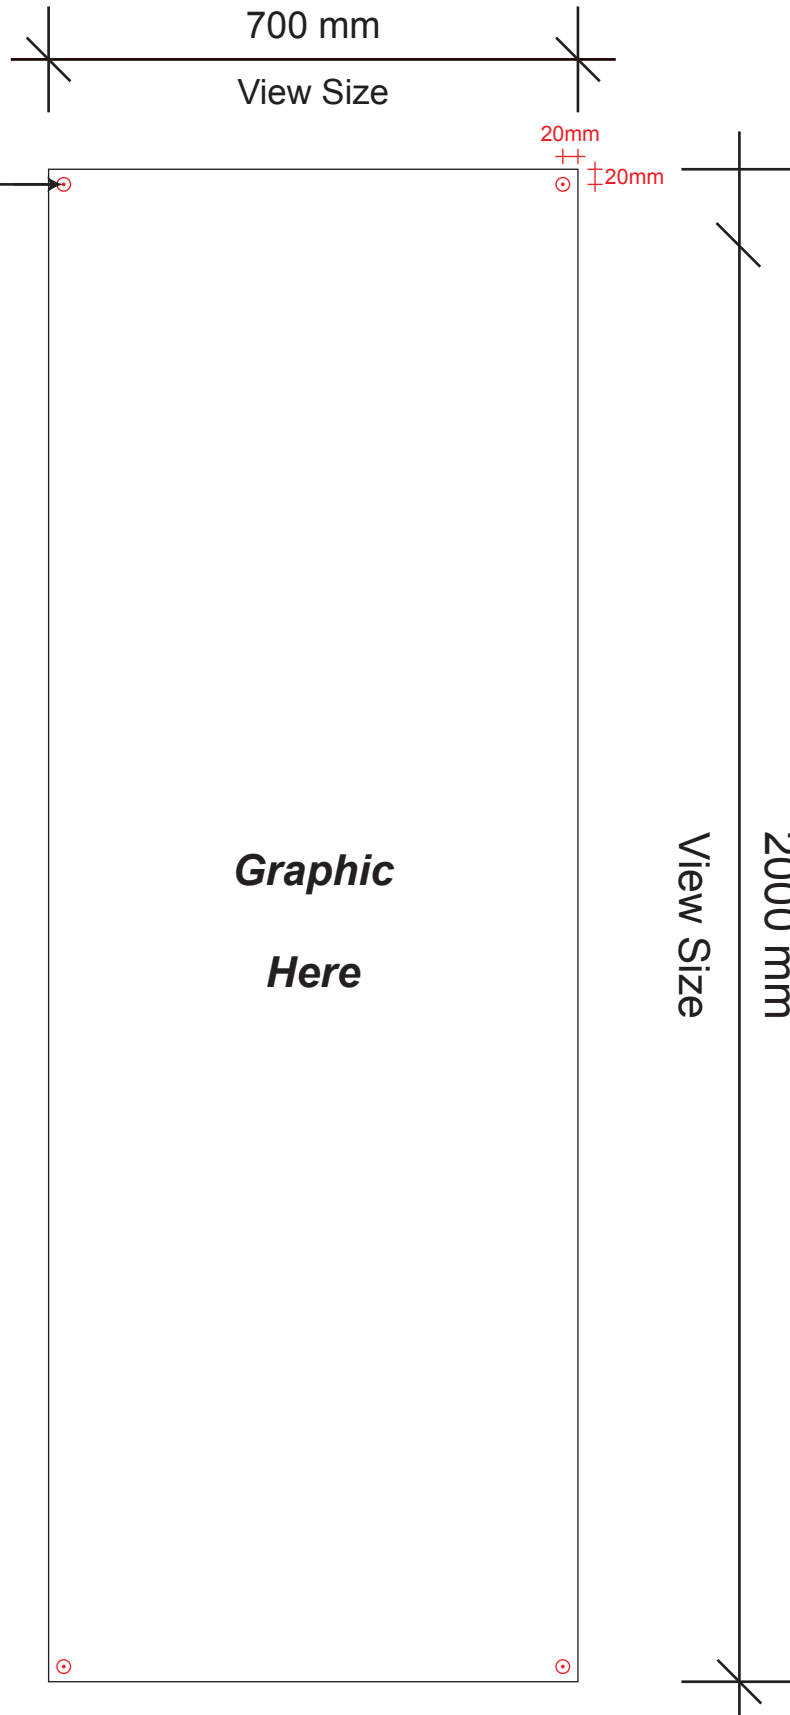

S-OK-01

King Series Single Side

View Size : 700 mm x 2000 mm

13mm Ø
Code No. #28
Metal Eyelet
at 4 corners

Scale 1:10