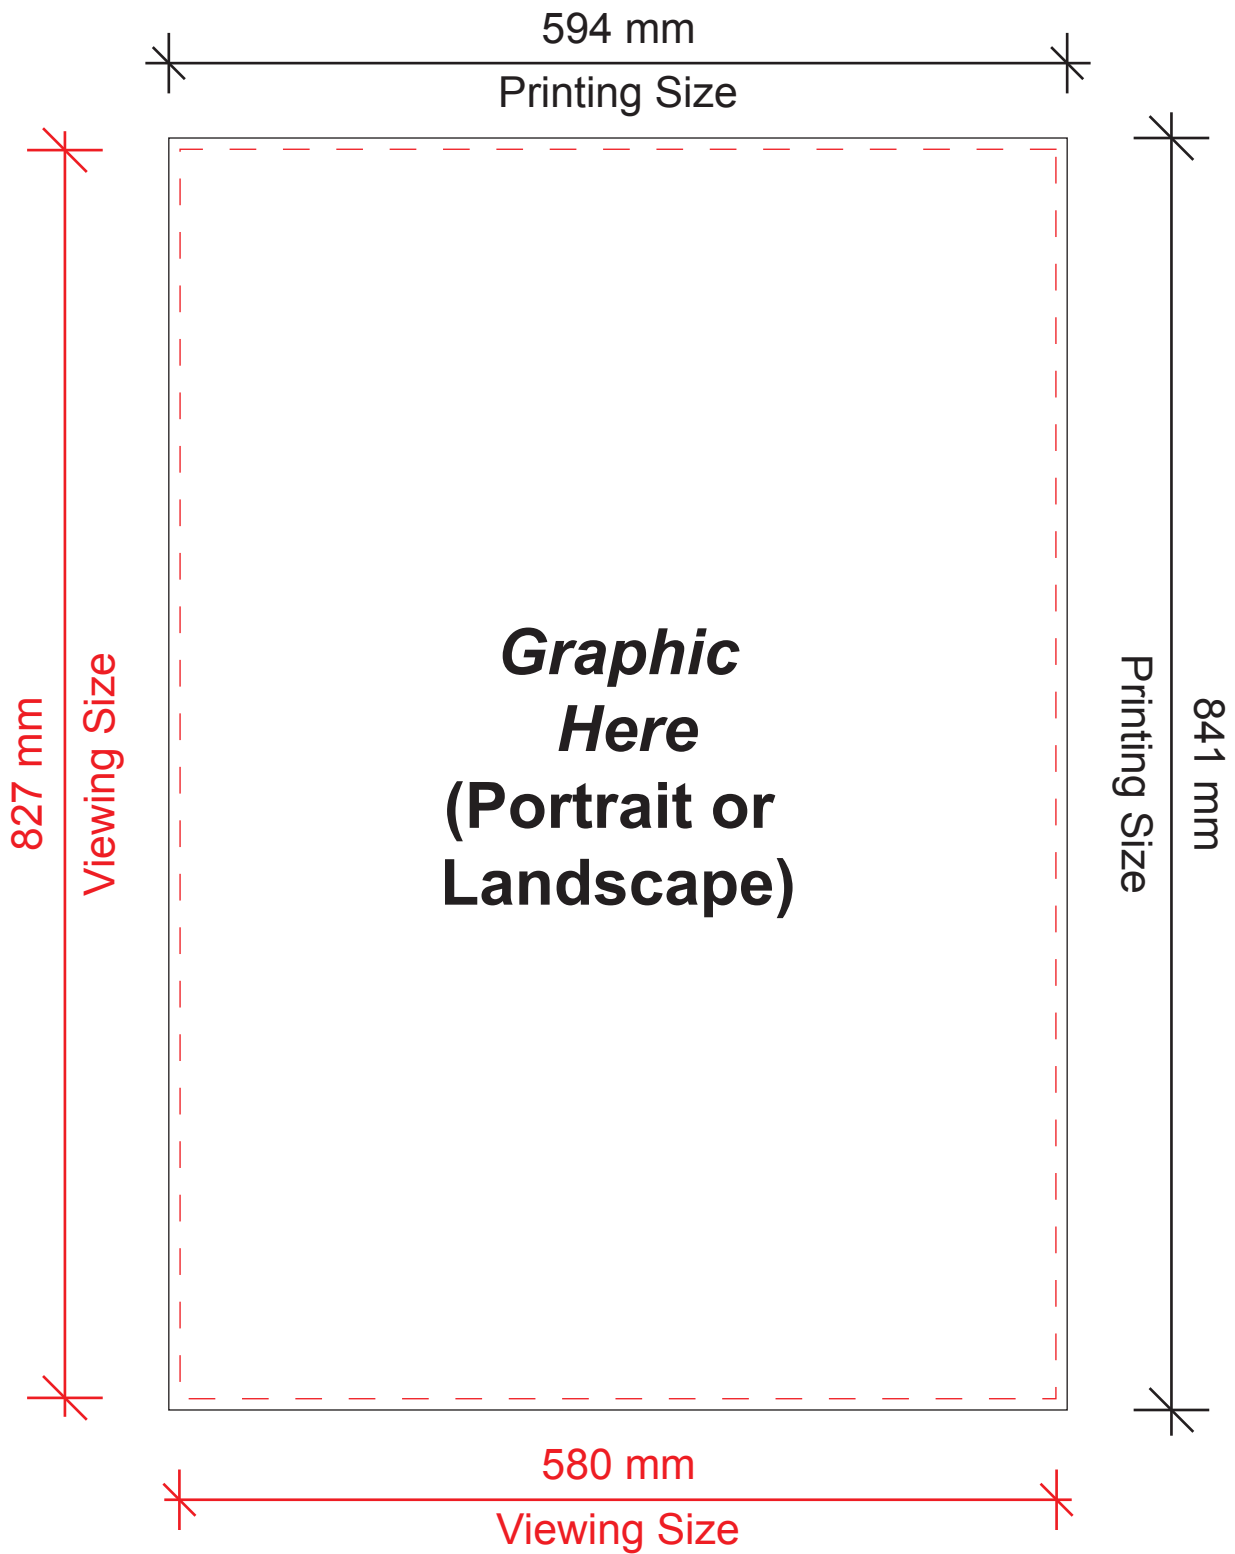

F-SFC-01

**Classic Snap Frame Silver
for A1 Size poster**

Scale 1 : 5